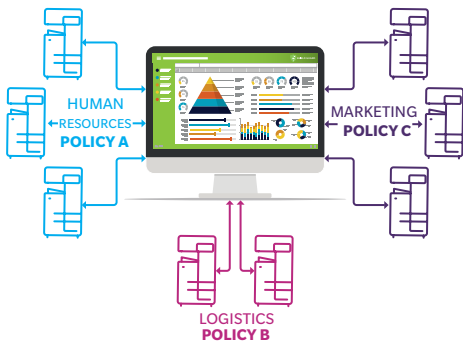

SHIELD GUARD WORKFLOW

Easy To Set Up, Easy To Execute

The system allows the administrator to configure policies for devices, either individually or in groups. The system performs a compliance assessment of MFPs according to the group's policy.

TECHNICAL SPECIFICATIONS

- MarketPlace account required
- MarketPlace client version 5.4.0 or later
- Shield Guard agent installed on MarketPlace
- Shield Guard licence
- Shield Guard supports all bizhub devices via MarketPlace.

Scan to learn more